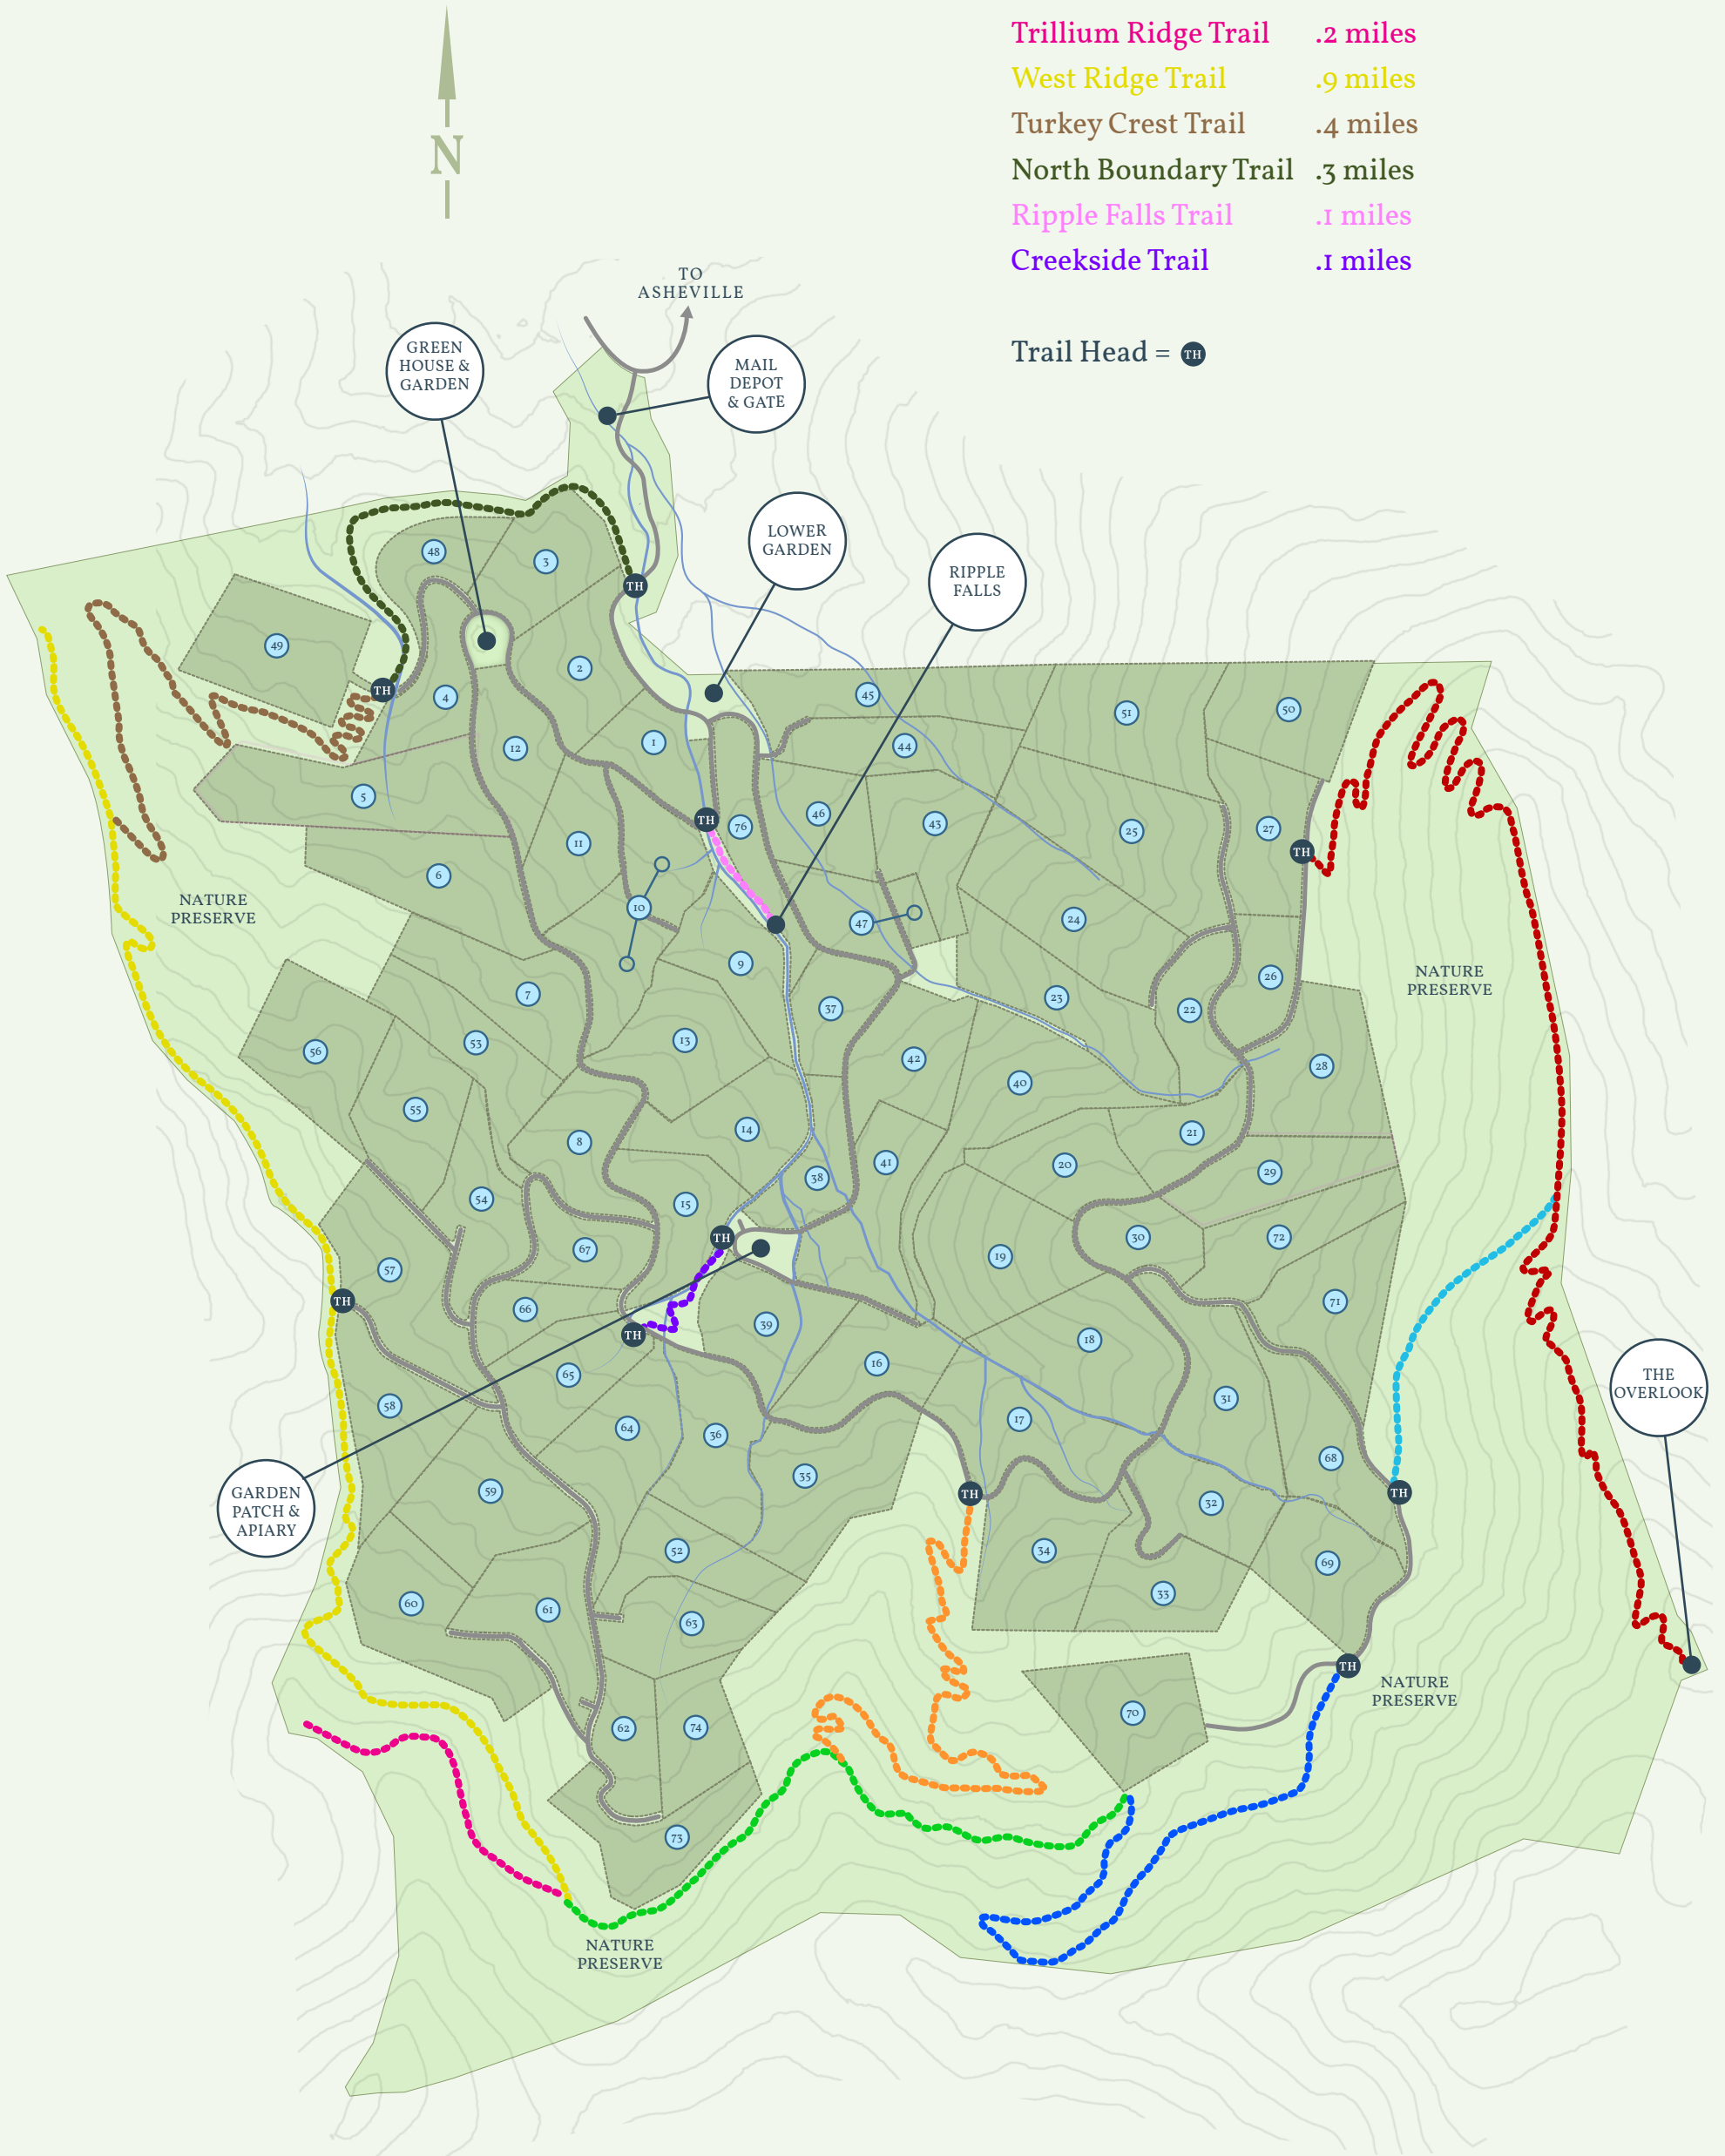

# HIGH HICKORY

- ASHEVILLE, NC -

## Trail Map

East Ridge Trail	1.1 miles
Laurel Crest Trail	.2 miles
Deer Run Trail	.5 miles
Mica Trail	.4 miles
Bear Creek Trail	.6 miles
Trillium Ridge Trail	.2 miles
West Ridge Trail	.9 miles
Turkey Crest Trail	.4 miles
North Boundary Trail	.3 miles
Ripple Falls Trail	.1 miles
Creekside Trail	.1 miles

Trail Head = **TH**

\*Please stay on trails. No motorized vehicles are permitted on any trails.